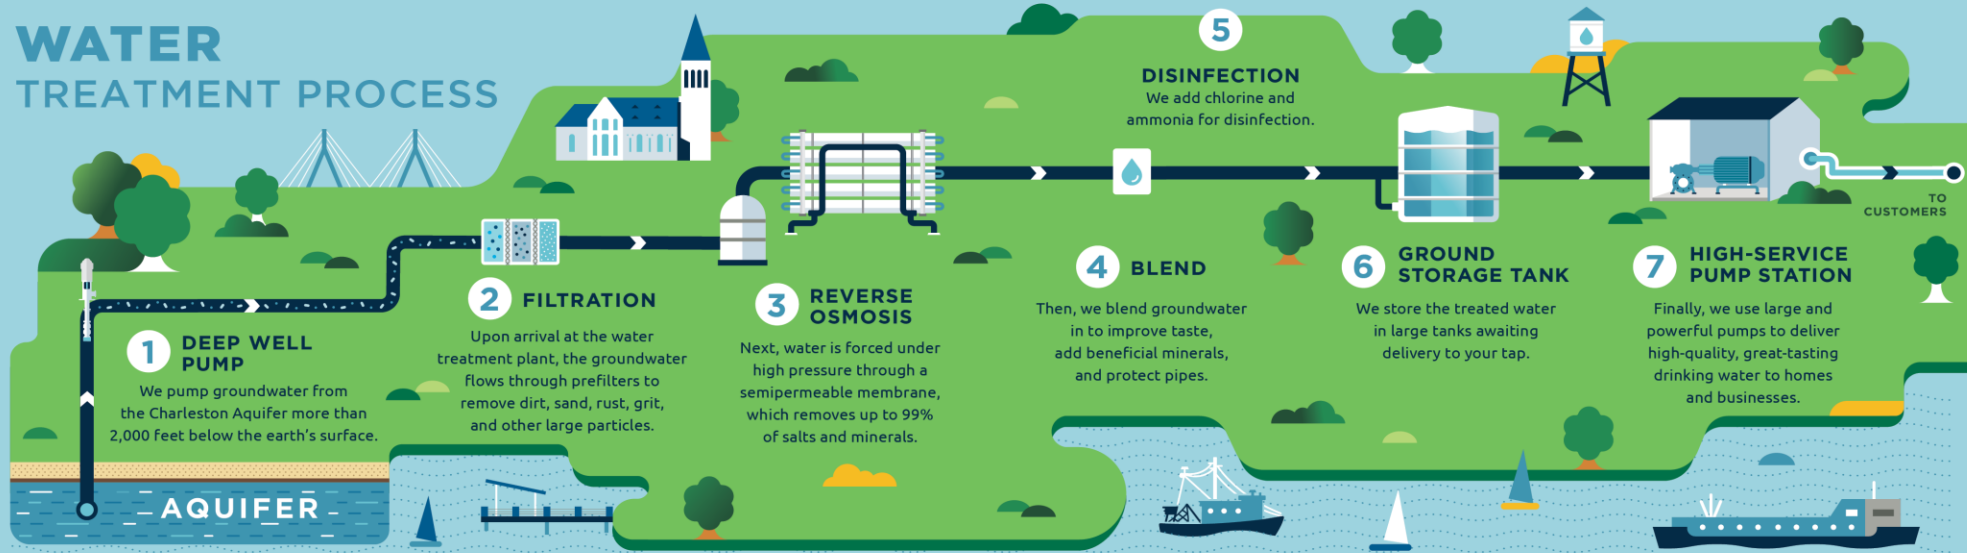

MOUNT PLEASANT WATERWORKS CUSTOM DESIGN & BRAND PLANT TOUR GUIDE

PUBLIC INFORMATION & EDUCATION AWARD

WATER TREATMENT PROCESS

WASTEWATER TREATMENT PROCESS